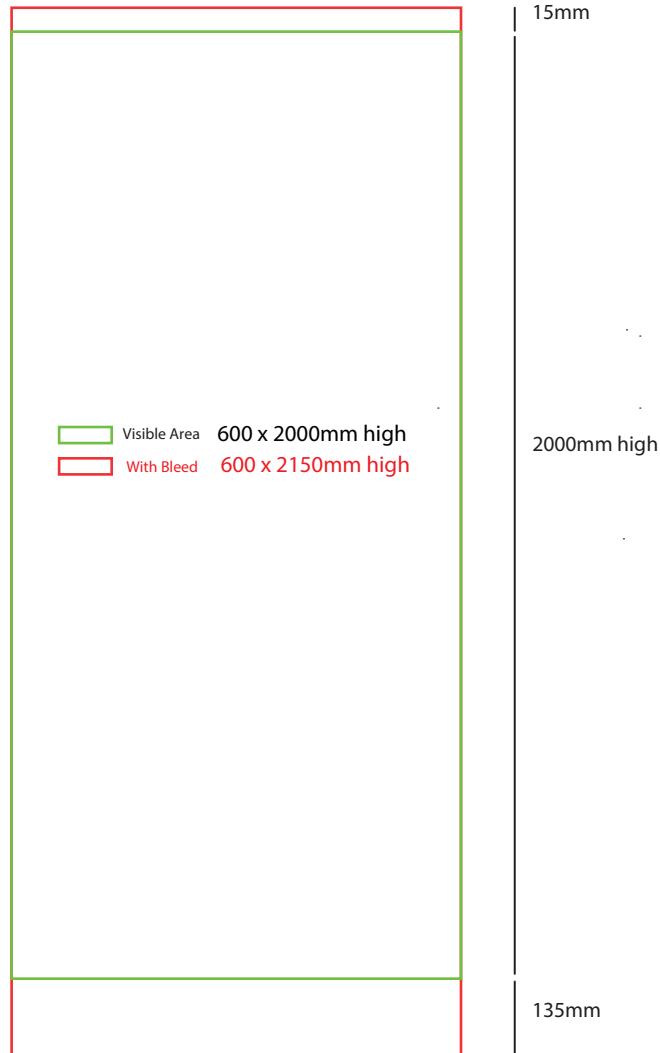

Pull Up Banner

600mm w x 2000mm high

How to Setup Print Ready Artwork

- Convert all text to outlines
- Embed all images and elements as per template
- No trim, crop or registration marks
- Artwork supplied as a PDF
- Bitmap images no less than 130 DPI